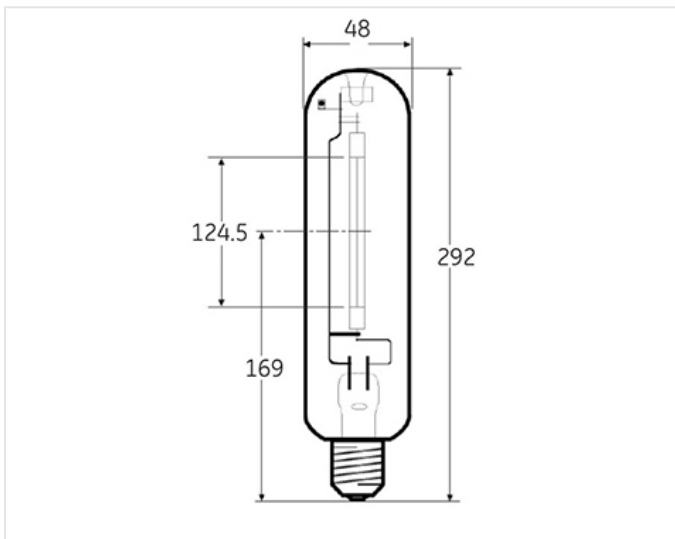

Technical drawing

Downloads & Links

[Go to the catalog site (HTTP)](#)

[Horticulture Lamps Spectrum Catalogue (PDF)](#)

[HPS Lucalox PSL Lamps -Data sheet (PDF)](#)

[Lighting design tools & calculators (HTTP)](#)

[High-res images / Technical drawings (HTTP)](#)

[Certificate for the Quality Management System of GE Lighting EMEA (PDF)](#)

[Certificate for the Environmental Management System of GE Lighting EMEA (PDF)](#)

Disclaimer

Special Purpose Lamp, Not suited for household illumination