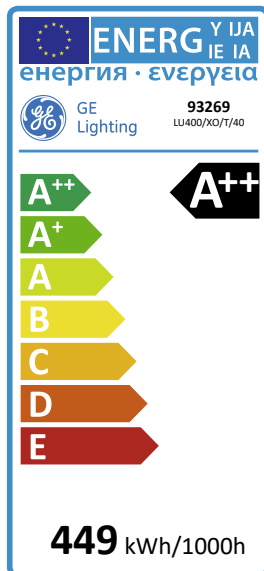

GE
Lighting

449
kWh/1000h

A++
energy class

141
lumens/watt

Lucalox™ XO Tubular Clear LU400/XO/T/40 93269

Product information

GE Lucalox™ XO High Pressure Sodium lamps offer outstanding luminous efficacy, lumen maintenance and long life, thus reducing energy and maintenance costs.

Application areas

Road and tunnel

Street and pedestrian

Commercial areas

Product data

Product Code	93269
Bulb Shape	Tubular
Bulb Finish	Clear
Maximum Overall Length [mm]	292
Light Center Length [mm]	175
Net weight per piece [g]	166
Gross weight per piece [g]	208
Operating position	U - Universal
Mercury Content [mg]	19.173
Brand	General Electric (GE)
Cap/Base	E40

Performance data

Rated Lumens [lm]	56510
Weighted energy consumption [kWh/1000h]	448.34
Nominal efficacy [LpW]	141
Rated efficacy [LpW]	139
Energy efficiency class (EEC)	A++
Average rated life	45.000 hrs
Nominal chromaticity coordinate X	0.53
Nominal chromaticity coordinate Y	0.43
Nominal correlated colour temperature (CCT) [K]	2100
Nominal lumens [lm]	56500
Colour Rendering Index (CRI) [Ra]	25

Electrical data

Rated power [W]	408.0
Lamp Current [A]	4.5
Design Ambient Temperature [°C]	25
Run-up time (sec)	300
Hot restart time (sec)	240
Dimming Capability	Yes
Ballast Required	Yes
Nominal power [W]	400
Nominal lamp voltage [V]	100