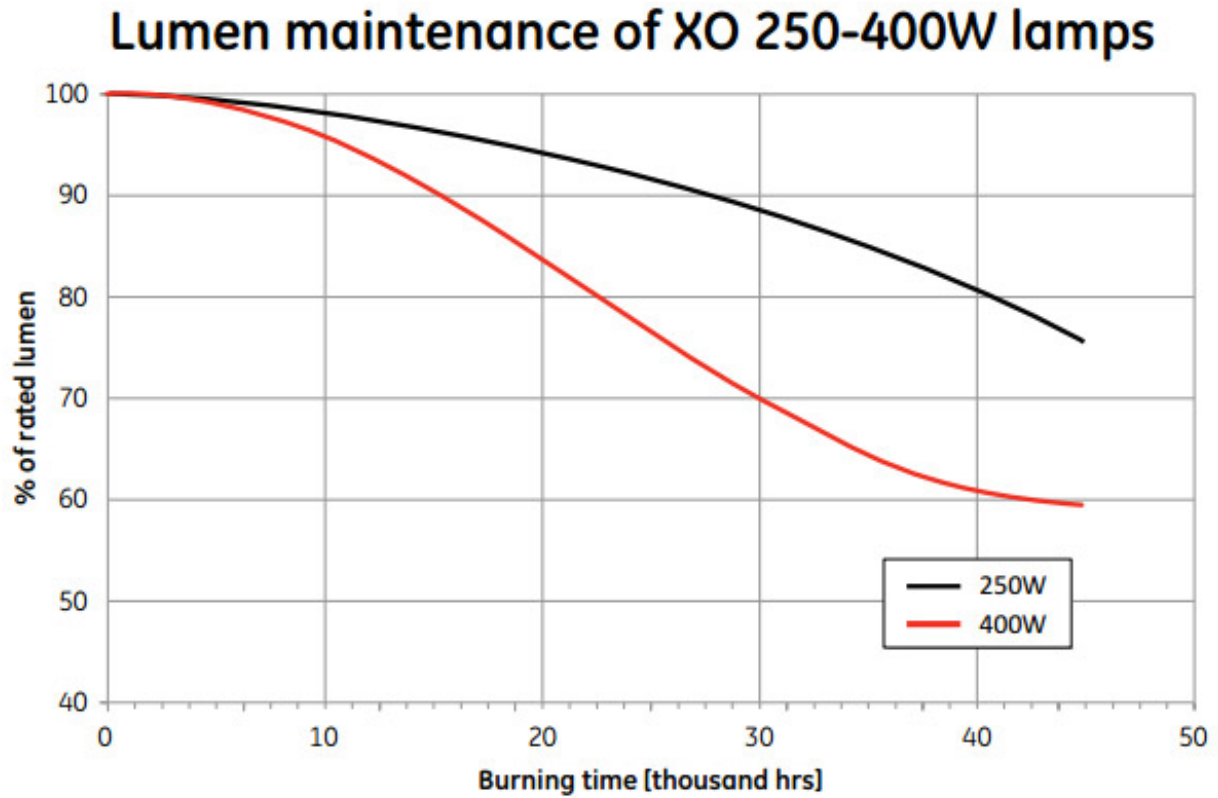

Electrical data

Rated power [W]	408.0
Lamp Current [A]	4.5
Design Ambient Temperature [°C]	25
Run-up time (sec)	300
Hot restart time (sec)	240
Dimming Capability	Yes
Ballast Required	Yes
Nominal power [W]	400
Nominal lamp voltage [V]	100

Logistic data

DUN Code	00043168932691
EAN Code	0043168932691
Pack Quantity	12
Layer quantity	288 EUR, 372 UK
Layer quantity EUR	288
Layer quantity UK	372
Pallet quantity EUR (PC)	864
Pallet quantity UK (PC)	744
Outer case size	215 x 162 x 349 (mm)
Product status	Available

Lumen maintenance data