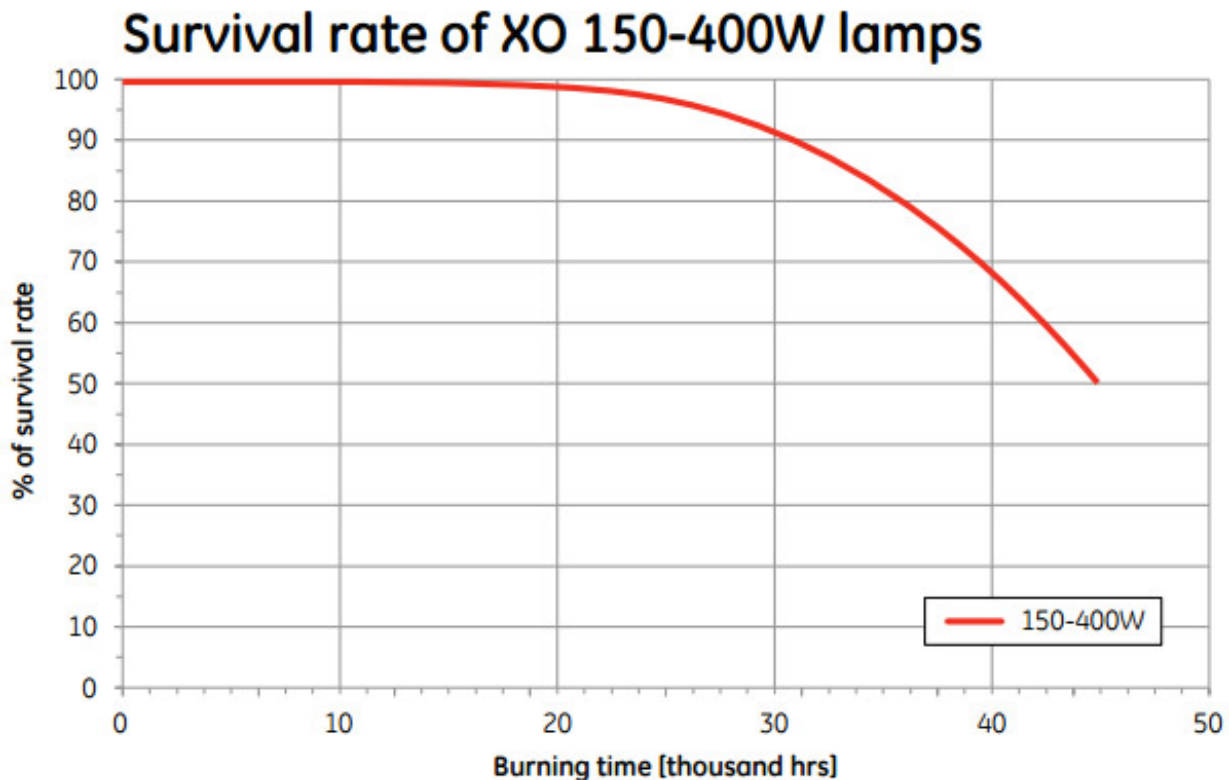

Survival data

Downloads & Links

[Go to the catalog site (HTTP)](#)

[HID Lamps Spectrum Catalogue (EN) (PDF)](#)

[HPS Lucalox™ XO Lamps - Data sheet (EN) (PDF)](#)

[Lighting design tools & calculators (HTTP)](#)

[High-res images / Technical drawings (HTTP)](#)

[Certificate for the Quality Management System of GE Lighting EMEA (PDF)](#)

[Certificate for the Environmental Management System of GE Lighting EMEA (PDF)](#)