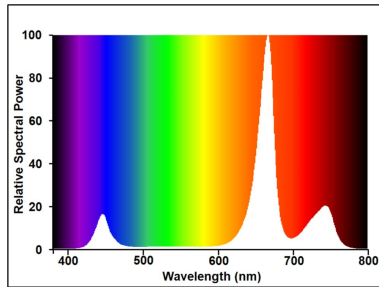

Grolux LED E27

GROLUX LED E27 FLOWERING
0020966

ETIM Class	EC001959

Optical data

Luminous flux (lm)	400
Luminous flux (Rated) (lm)	400
Photosynthetically active radiation (PAR)	31
Photosynthetic Photon Flux Density (PPFD)	10
Light colour	Grolux
CRI (Ra)	3
Beam Angle (°)	115
Beam angle (Rated) (°)	115

Electrical data

Wattage (W)	17
Starting time (max) (s)	0.5
Product Voltage (V)	230
Lamp power factor	0.9
Nominal Frequency (Hz)	50/60Hz

Lifetime data

Average life (Nominal) (h)	25000
Average life (Rated) (h)	25000

Physical data

IP rating	IP44
Nominal Product Length (mm)	166
Nominal Product Diameter (mm)	125
Weight (kg)	0.23

Packaging

Single packaging type	Carton
Product EAN number	5410288209661
Packaging single length / height (cm)	13.1
Packaging single width (cm)	13.1
Packaging single depth (cm)	1.76
DUN14 (outer)	05410288209661
Units per outer package	20
Packaging outer length / height (cm)	68.1
Packaging outer width (cm)	54.3
Packaging outer depth (cm)	38.2

Safety data

Optimal operating condition (°C)	-40-50
Special purpose lamp	Yes
Intended purpose	Horticulture, Flowering, Photoperiodic lighting
Suitable for household illumination	No
Safety message	Not suitable for household

Grolux LED E27 GROLUX LED E27 FLOWERING 0020966

PHOTOMETRY

TECHNICAL DRAWINGS