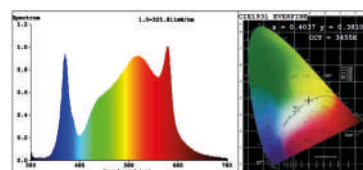

SPECTRUM:

Full Spectrum for seeding, Vegeting, Blooming