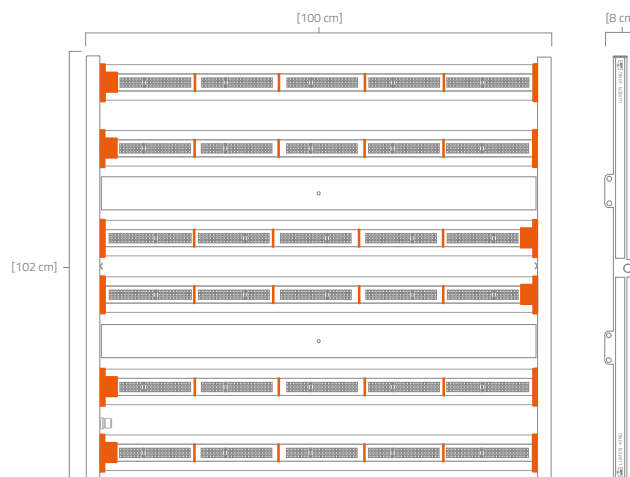

PRODUCT DIMENSIONS

NET WEIGHT: [12 kg] GROSS WEIGHT: [18 kg]
PACKAGE SIZE: [110 x 60 x 20 cm]